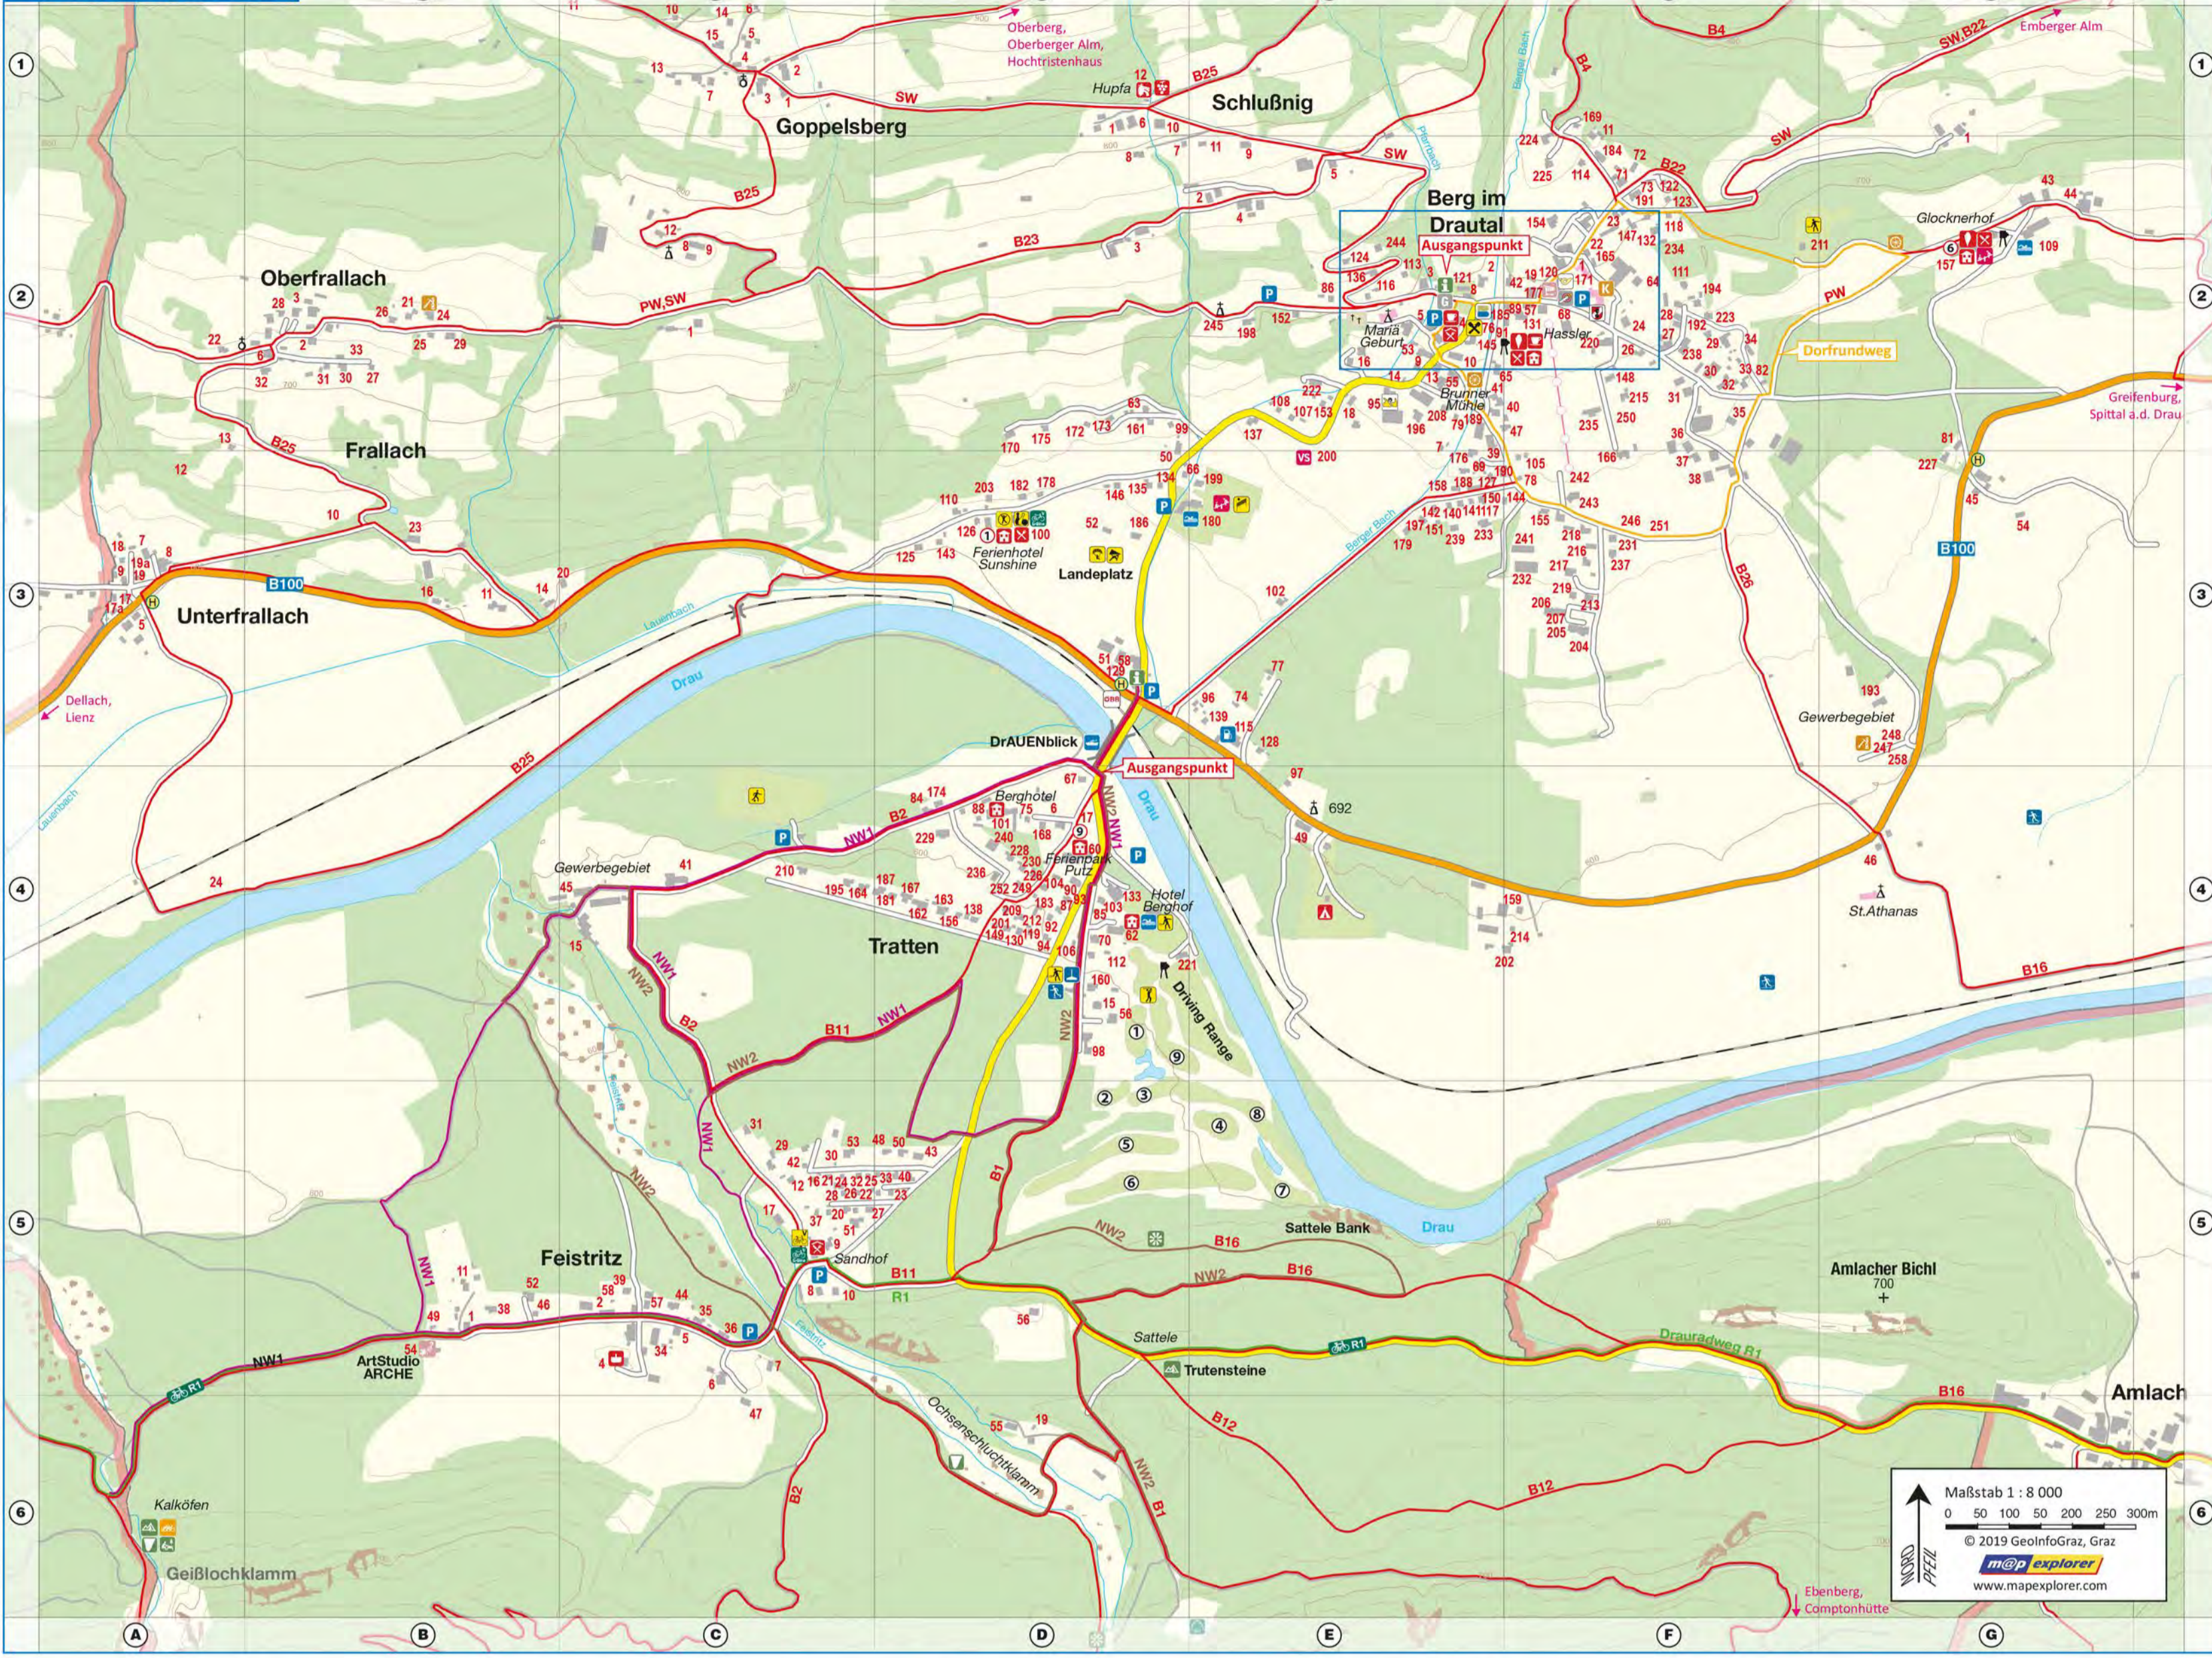

Zentrumsplan Berg im Drautal 1

6 Zentrumsplan Berg im Drautal 1 - Planquadrat G2

Advertisement for Glocknerhof Ferienhotel, featuring photos of the hotel and contact information.

10 Zentrumsplan Emberger Alm

Advertisement for Sattler's Alpenhof, featuring photos of the hotel and contact information.

11 Zentrumsplan Emberger Alm

Advertisement for Wanderwege Emberger Alm, listing various trails and their details.